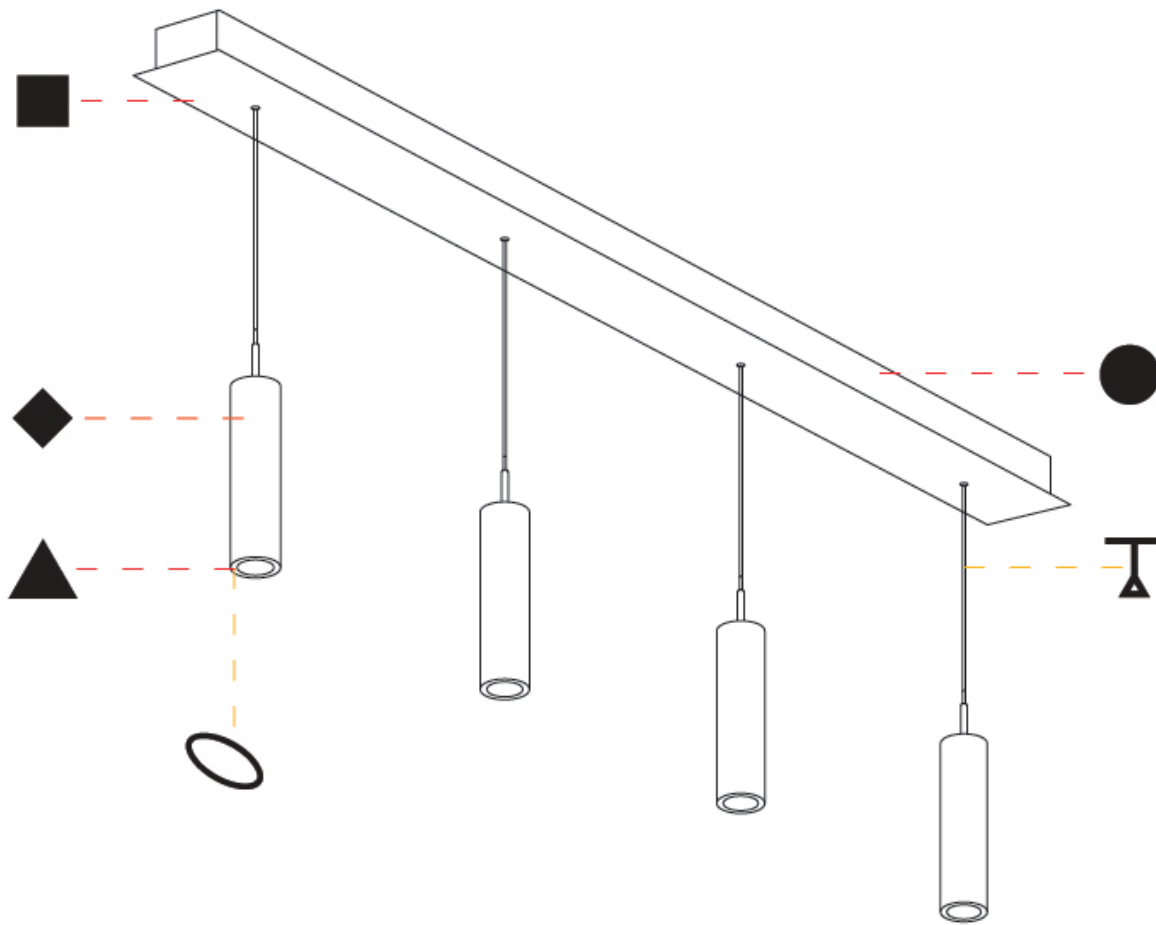

G-MINI CHANNEL HANGOVER SUSPENSION

A300621-

PROJECT	_____
TYPE	_____
SPECIFIER	_____
QUANTITY	_____
DATE	_____

A